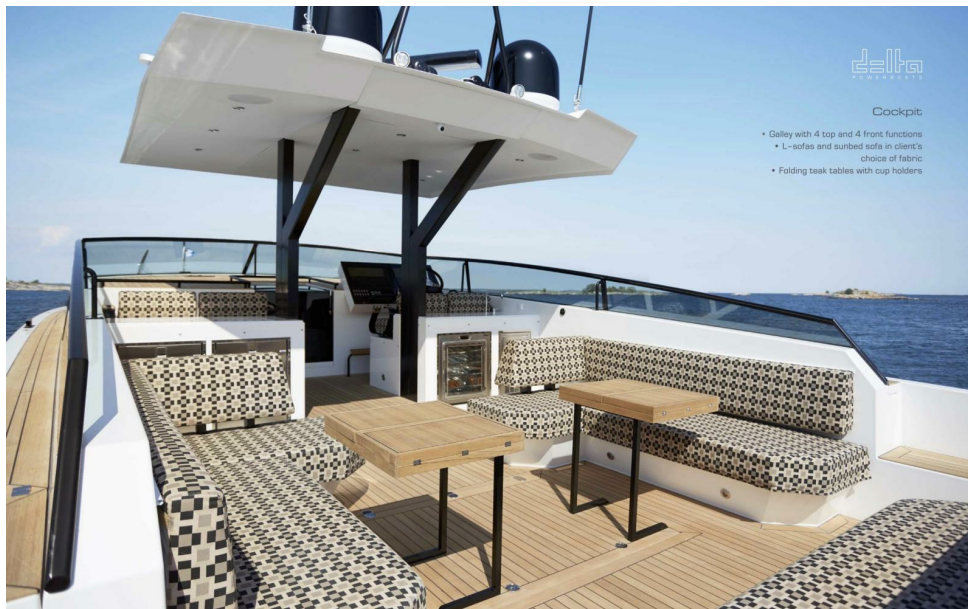

60 open

Deck and cockpit plan

D60 R01708 5

Helm station