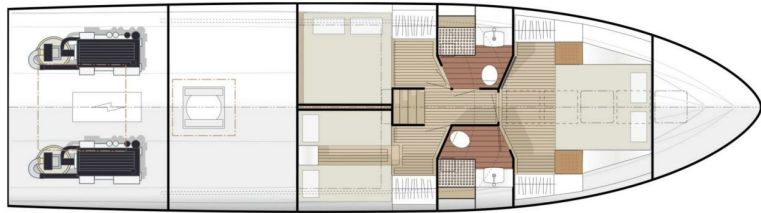

60 open

General arrangement

D60 201708 10